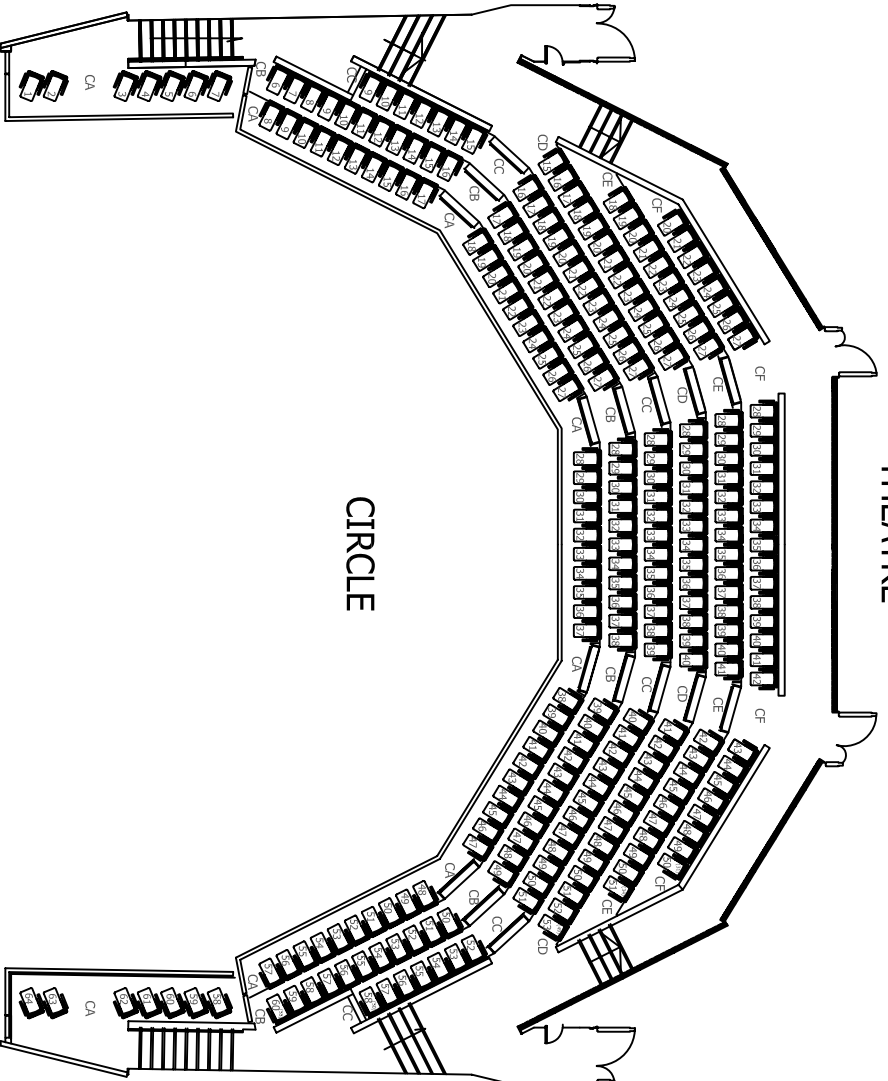

# THE REPUBLIC CULTURAL CENTRE

## THEATRE

STAGE

SEATING CAPACITY 1141  
STALL 868: CIRCLE 273  
STALL 776 WHEN PIT IS IN USE  
STALL 752 WHEN PIT &  
COCKPIT ARE IN USE  
12 SEATS EXCHANGE FOR 8 WHEELCHAIRS